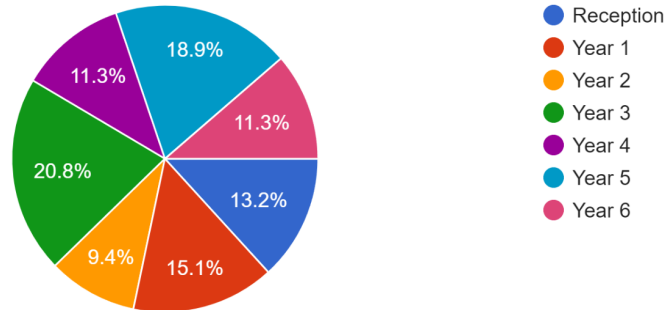

## Pupil premium parent/carer survey 2023

Year group  
53 responses

Do you and your child/children feel supported at school?  
53 responses

Are you happy with the progress your child/children make in school?  
53 responses