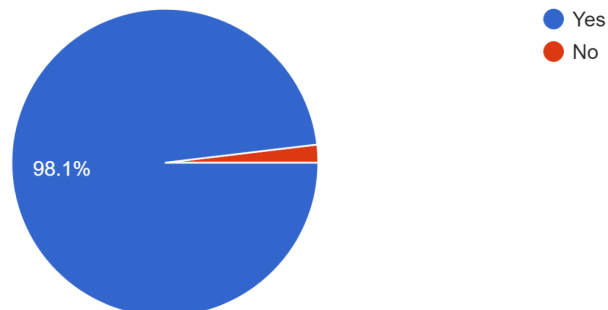

## Pupil premium parent/carer survey 2023

Year group  
53 responses

Do you and your child/children feel supported at school?  
53 responses

Are you happy with the progress your child/children make in school?  
53 responses